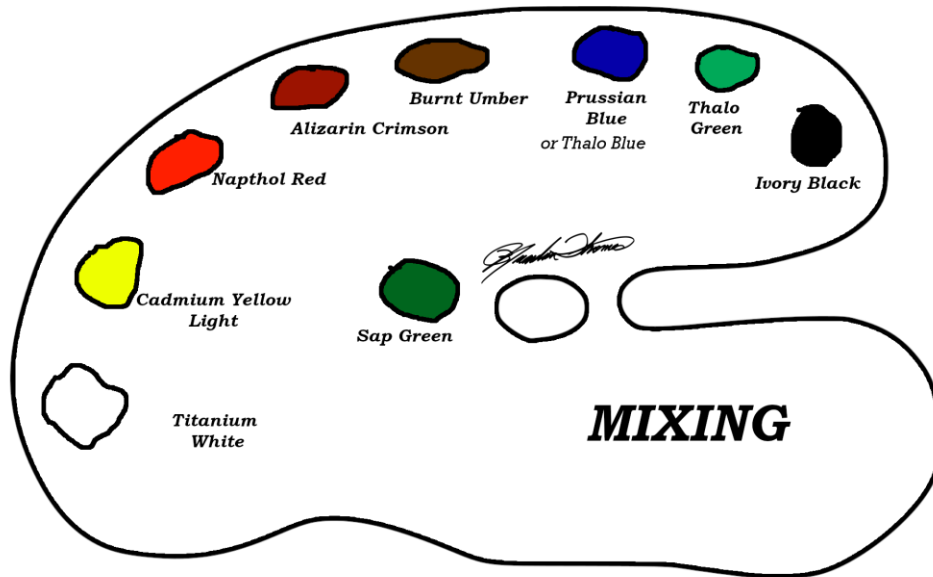

Painting With Magic Supply List

BRANDON THOMAS SIGNATURE BRUSHES	1- & 2-INCH BRANDON THOMAS LANDSCAPE BRUSH 2- INCH BRANDON THOMAS HAKE BRUSH #3, AND #6 BRANDON THOMAS FAN BRUSH #6 BRANDON THOMAS FILBERT BRUSH #2 BRANDON THOMAS SCRIPT LINER BRUSH #10 BRANDON THOMAS MAGIC PALETTE KNIFE
BRANDON THOMAS SIGNATURE MEDIUMS	Brandon Thomas Amazing White and Amazing Clear Medium
Other supplies	Grumbacher pre-tested oil colors, Fredrix Red Label 16 X 20 inch Canvas, Brandon Thomas Thinner Screen, Weber Odorless Turpenoid, Easel, Brandon Thomas wood palette or Freezr paper, 1 gallon empty paint can to hold your thinner screen, and turpenoid to clean your brushes, Apron, or artist smock. Paper towels